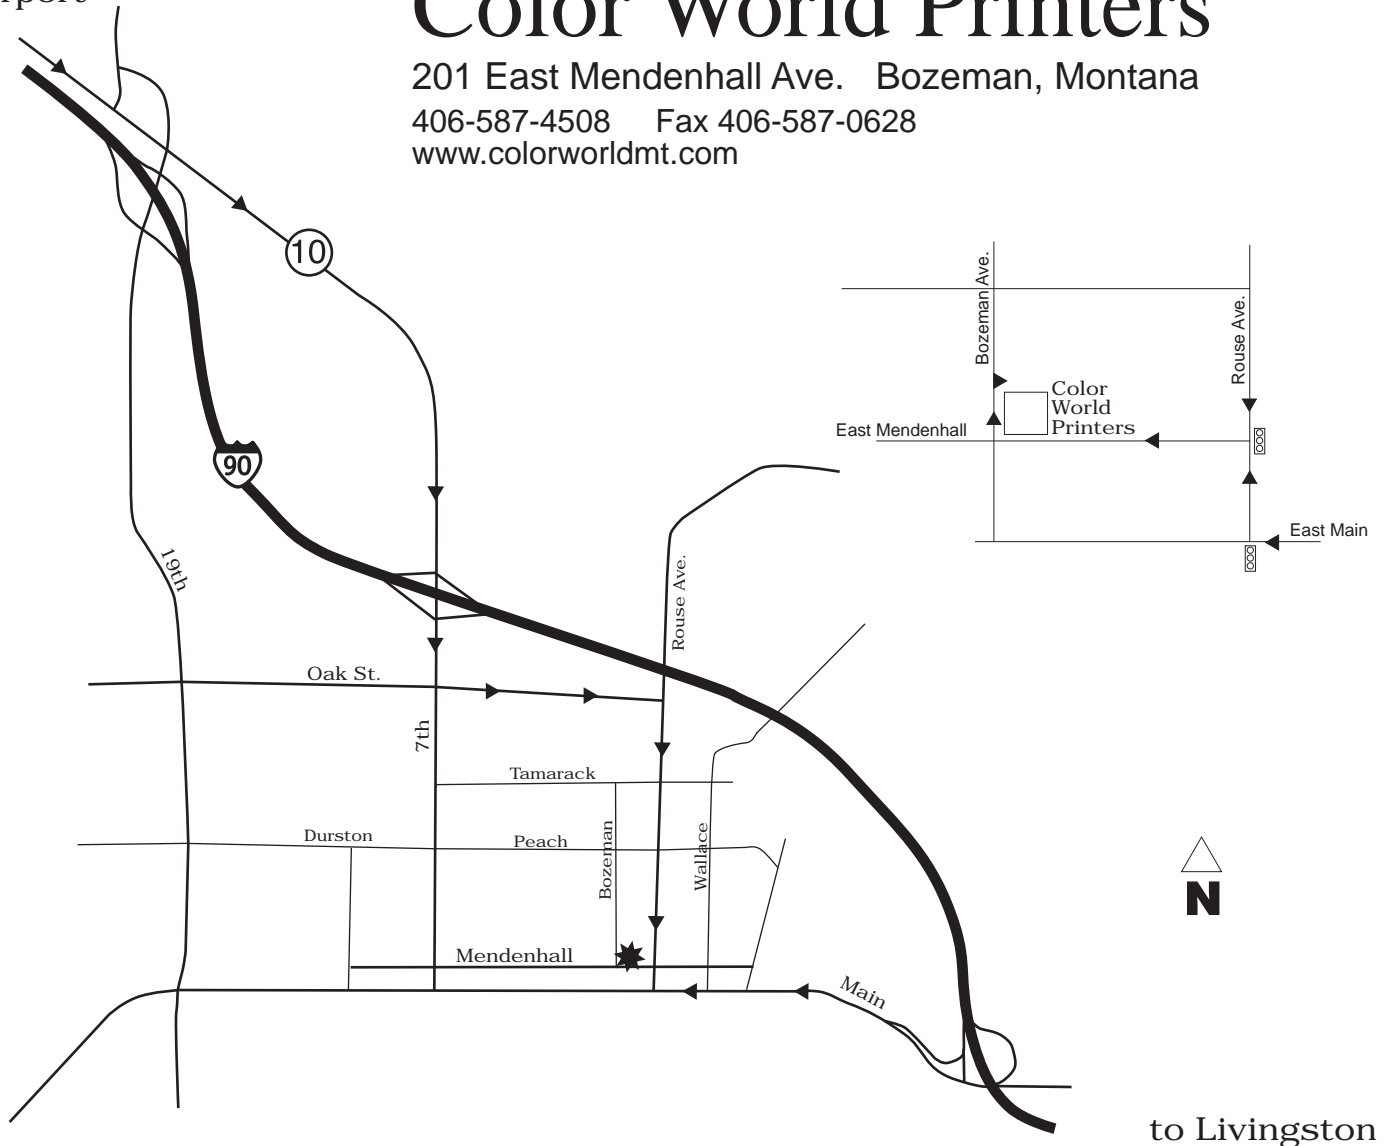

Airport

Color World Printers

201 East Mendenhall Ave. Bozeman, Montana
406-587-4508 Fax 406-587-0628
www.colorworldmt.com

From the Airport

Follow the airport road to its "T" intersection with state highway 10.

Turn left towards Bozeman. Follow this road for approx. 8 miles. Highway 10 turns into 7th Ave. as it swings right over Interstate 90.

After going over the Interstate move to the left lane and turn left at the third traffic light which is Oak St. Follow Oak until it "T"s into Rouse.

Turn right onto Rouse Ave.

Travel approx. 1 mile and turn right at the second traffic light which is Mendenhall Ave.

Stay to the right on this one way street and turn right at the end of the first block onto N. Bozeman Ave.

Travel approx. 100 ft. and turn right into the Color World Printers' parking lot and look to your right for the customer parking spaces at the near corner of the building.

From Livingston

Take I-90 West for approximately 25 miles.

Exit right at the Main Street exit which is the first Bozeman exit. Take the right fork off the exit ramp to merge into East Main.

Proceed approx. 1 mile to the second traffic light and turn right onto Rouse Ave.

At the next traffic light (1 block) turn left onto Mendenhall which is one way only. As soon as possible merge into the right lane. Take the first right turn onto N. Bozeman Ave.

Travel approx. 100 ft and turn right into the Color World Printers' parking lot and look to your right for the customer parking spaces at the near corner of the building.

to Livingston